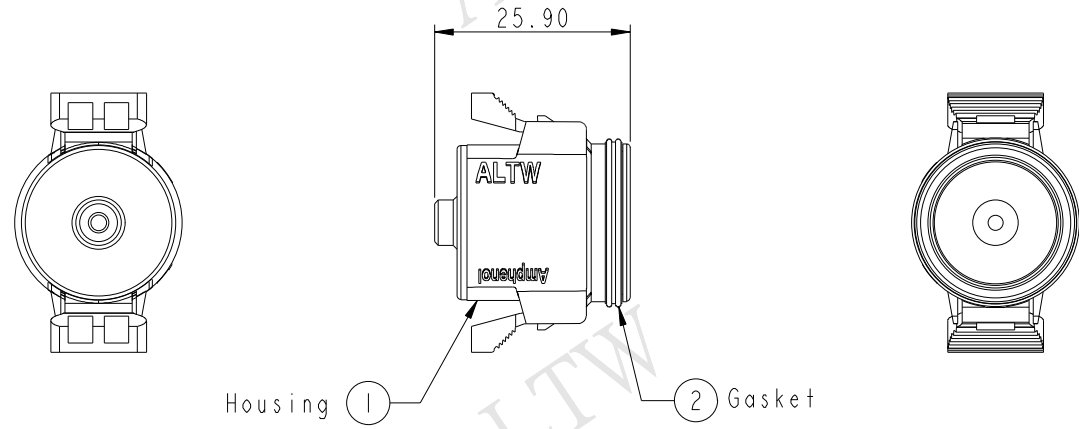

ALTW
 DCC. DEPT.
 CONFIDENTIAL
 2014.10.27
 ISSUED

Note:
 * Waterproof Rate: IP67
 * Cap: MPPE-540Z, Black
 * Gasket: Silicon, Gray

UNIT: mm		TOLERANCE		±0.5		TITLE		LARGE SIZE WATERPROOF CAP		Amphenol LTW 安費諾亮泰企業股份有限公司		ITEM NO	CAP-WADFRMA I	DRAWN BY	Rensong	DATE	2014-10-18
		SCALE	1:1	SIZE	A4	SHEET	1	OF	1	DWG NO	CAP-WADFRMA I	CHECKED BY	Tony	DATE	2014-10-18		
		REV.	A	WC-REV.	A.1	Inspection item		CUSTOMER	ALTW	APPROVED BY	Jerry	DATE	2014-10-18				