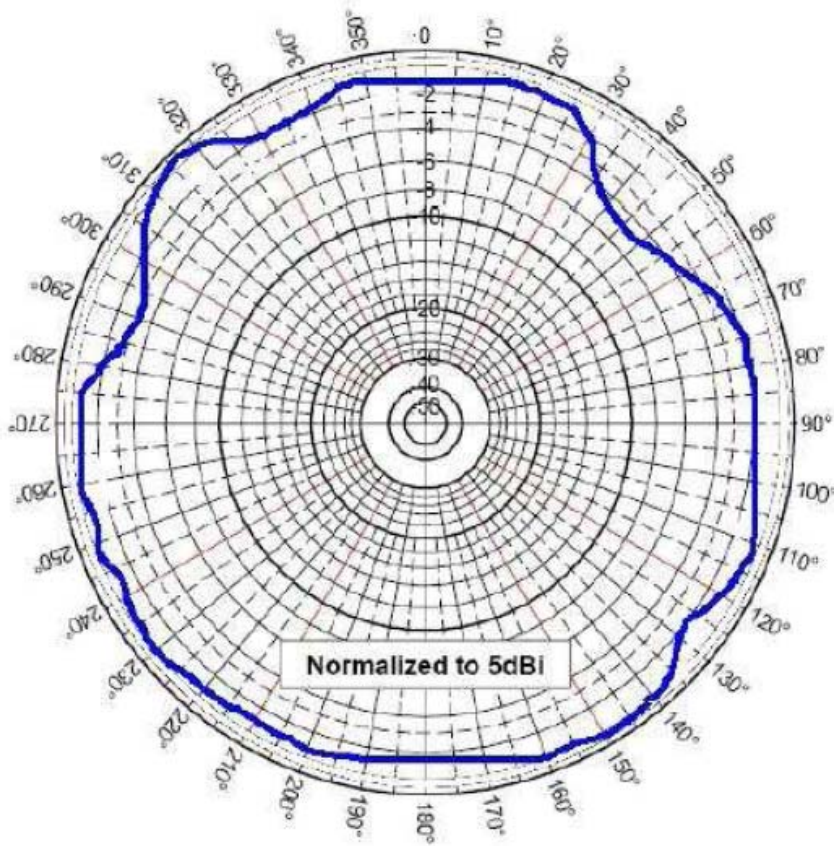

Azimuthal Pattern (X, Y or E-Plane)

JIAXING BEYONDOOR ELECTRONICS CO.,LTD

Address: #101 Weiyi West Road, Dongzha Economic Zone, Jiaxing, Zhejiang, China

Tel: +86-573-82127009

<http://www.by-antennas.com>

E-mail: sales@beyondoor.com

Fax: +86-573-82052070

Skype Name: [heyondoorgms](https://www.skype.com/name/heyondoorgms)

firstgps@hotmail.com

or