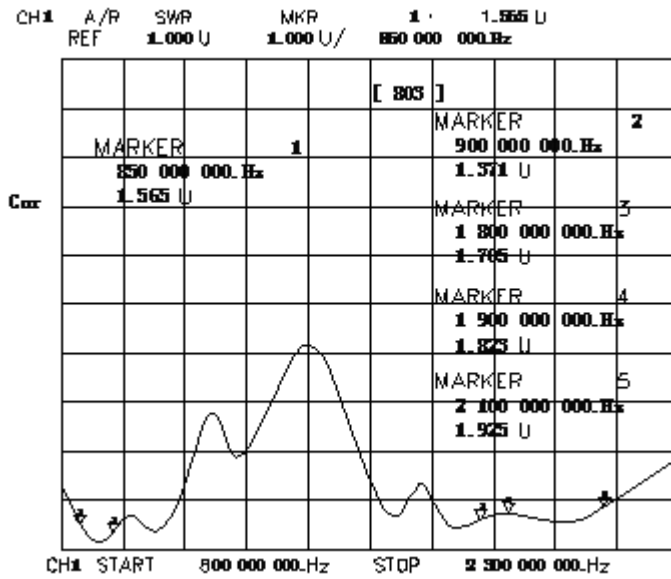

(II) Characteristic curve

JIAXING BEYONDOOR ELECTRONICS CO.,LTD

Address: #101 Weiyi West Road, Dongzha Economic Zone, Jiaxing, Zhejiang, China

Tel: +86-573-82127009

http://www.by-antennas.com

E-mail: sales@beyondoors.com

Fax: +86-573-82052070

Skype Name: beyondoorgms

firstgps@hotmail.com